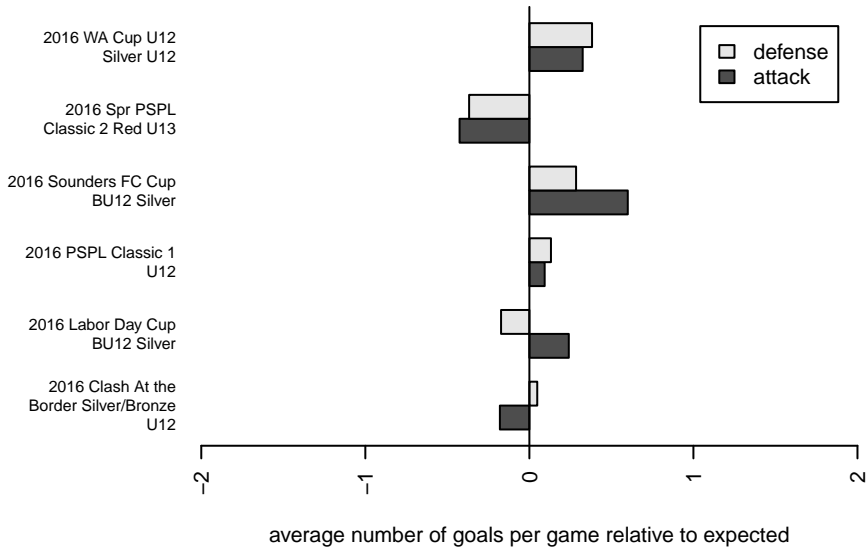

ISC Gunners B B05

Issaquah SC
 Issaquah, WA
 B05 total strength=625
 attack=0.78 defense=0.38
 fall league = PSPL Classic 1 U12
 spr league = Spr PSPL Classic 2 Red U13

alt names used:
 ISC Gunners B05B
 ISC GUNNERS FCISC GUNNERS B05 B
 ISC Gunners B05B
 ISC Gunners B05B
 ISC Gunners B05B
 ISC GUNNERS FC ISC GUNNERS B05 B (WA)

Venues played:
 2016 Clash At the Border Silver/Bronze U12
 2016 Gunners Invitational 2005 Gold
 2016 Sounders FC Cup BU12 Silver
 2016 Labor Day Cup BU12 Silver
 2016 PSPL Classic 1 U12
 2016 Spr PSPL Classic 2 Red U13
 2016 WA Cup U12 Silver U12

**attack and defense variance (black dot)
relative to other teams
and top 10 in region**

**attack and defense rating
relative to others at age
and all opponents in last 13 months**

Performance relative to 13 month average