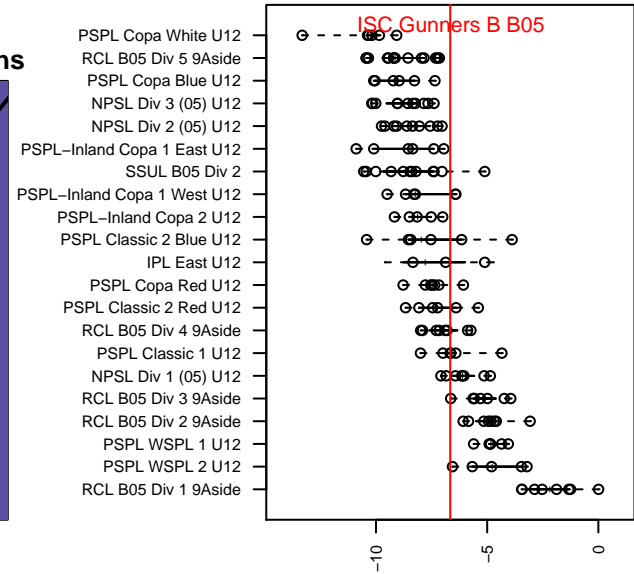

ISC Gunners B B05

Issaquah SC
 Issaquah, WA
 B05 total strength=625
 attack=0.78 defense=0.38
 fall league = PSPL Classic 1 U12
 spr league = Spr PSPL Classic 2 Red U13

alt names used:
 ISC Gunners B05B
 ISC GUNNERS FCISC GUNNERS B05 B
 ISC Gunners B05B
 ISC Gunners B05B
 ISC Gunners B05B
 ISC GUNNERS FC ISC GUNNERS B05 B (WA)

Venues played:
 2016 Clash At the Border Silver/Bronze U12
 2016 Gunners Invitational 2005 Gold
 2016 Sounders FC Cup BU12 Silver
 2016 Labor Day Cup BU12 Silver
 2016 PSPL Classic 1 U12
 2016 Spr PSPL Classic 2 Red U13
 2016 WA Cup U12 Silver U12

**attack and defense variance (black dot)
relative to other teams
and top 10 in region**

**attack and defense rating
relative to others at age
and all opponents in last 13 months**

Performance relative to 13 month average