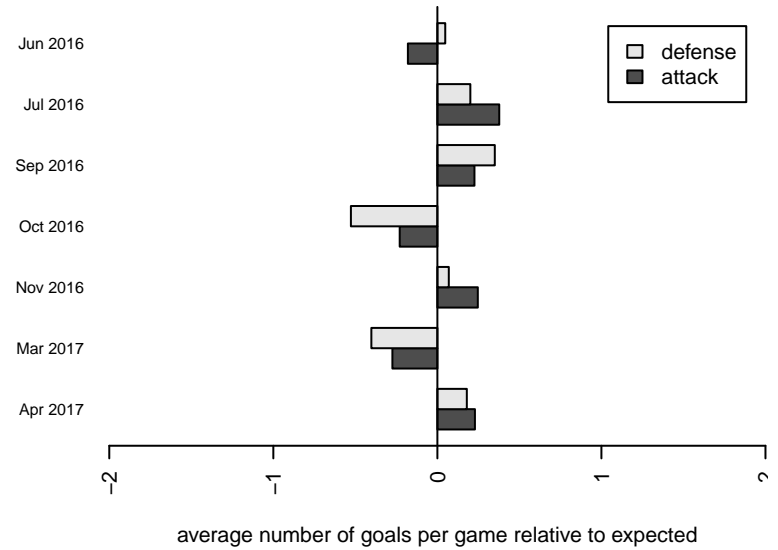

Performance relative to 13 month average