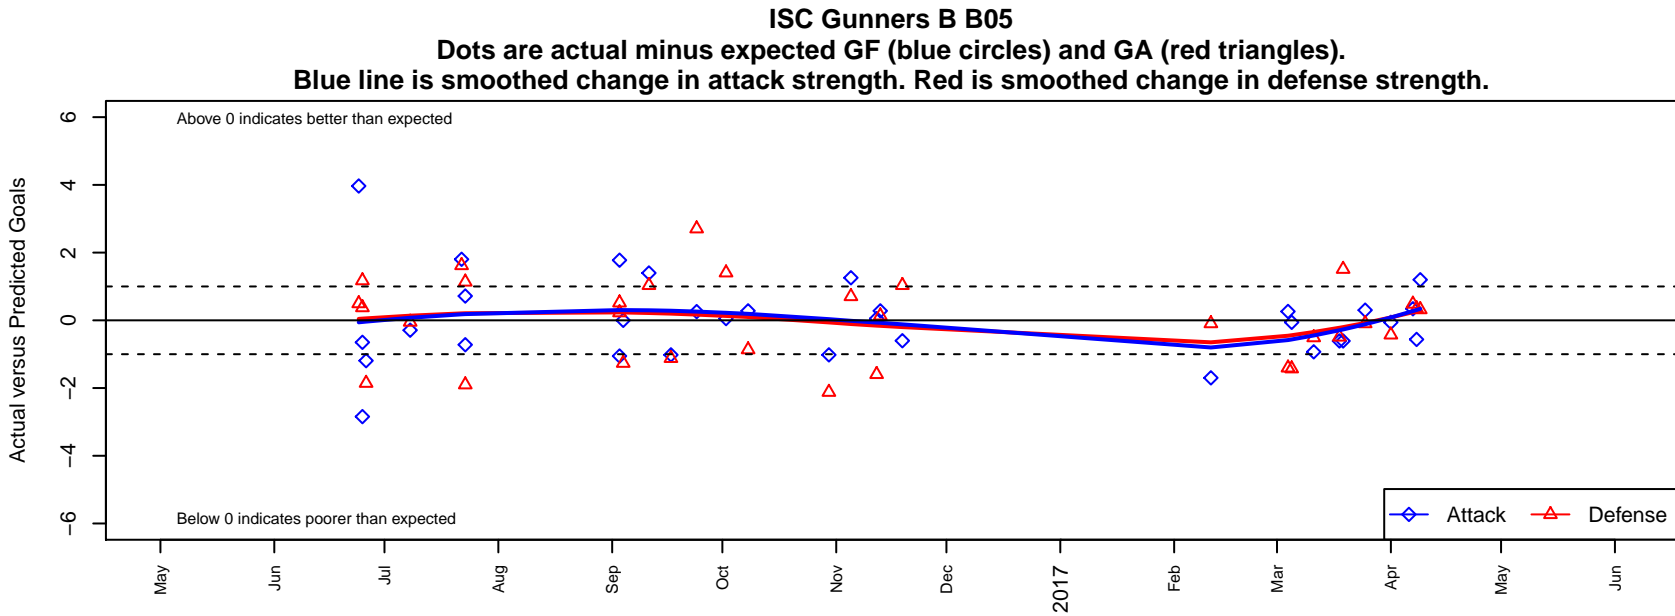

ISC Gunners B B05

Issaquah SC
 Issaquah, WA
 B05 total strength=625
 attack=0.78 defense=0.38
 fall league = PSPL Classic 1 U12
 spr league = Spr PSPL Classic 2 Red U13

alt names used:
 ISC Gunners B05B
 ISC GUNNERS FCISC GUNNERS B05 B
 ISC Gunners B05B
 ISC Gunners B05B
 ISC Gunners B05B
 ISC GUNNERS FC ISC GUNNERS B05 B (WA)

**attack and defense variance (black dot)
relative to other teams
and top 10 in region**

**attack and defense rating
relative to others at age
and all opponents in last 13 months**

Performance relative to 13 month average